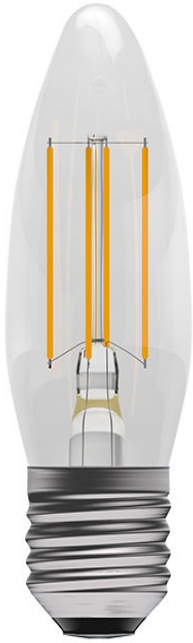

British Electric Lamps Limited

Looking to the future...

4W LED Filament Candle - ES, Clear, 2700K

Details

Product Code	05024
Volts	240
Watts	4
Cap Type	ES/E27
Colour / Finish	Clear
Colour Temp (K)	2700
Lumens	470
Energy Rating	A++
Burn Hours	15000
Dimmable?	No
Box Qty	10
MOQ	1
Height (mm)	90
Diameter (mm)	35
CRI (ra)	80+
Switching Cycles	8000
Energy Consumption (kWh/1000h)	4
Driver Required	No
Ballast required	No
Transformer Required	No
Barcode	5013588050249
Inner Quantity	10
Outer Box Qty	100